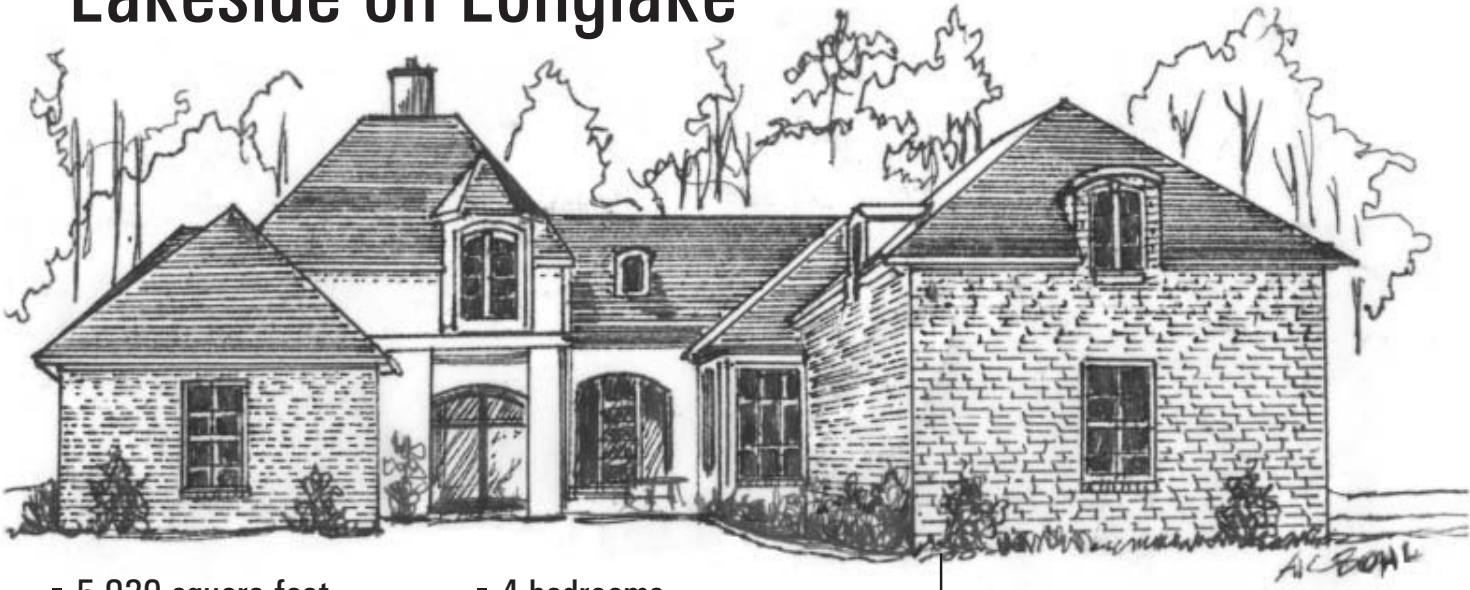

101 Avellino Lane

Lakeside on Longlake

- 5,029 square feet
- 4 bedrooms
- 3,745 sq. ft. living area
- 3½ baths

Located in one of Shreveport's premier neighborhoods, this beautiful Acadian design home compliments the tall pine trees and quiet lake setting of Longlake. Everything about this home was a collective effort of the Kitchen Design Center. From Allen Millwork to the Kitchen Design Group, this home embodies everything your family would want in luxury. Invite family & friends for a celebration in your outdoor kitchen or watch the big game in the upstairs media/bonus room. No matter the occasion, this S.E. Shreveport home can satisfy your family's dream.