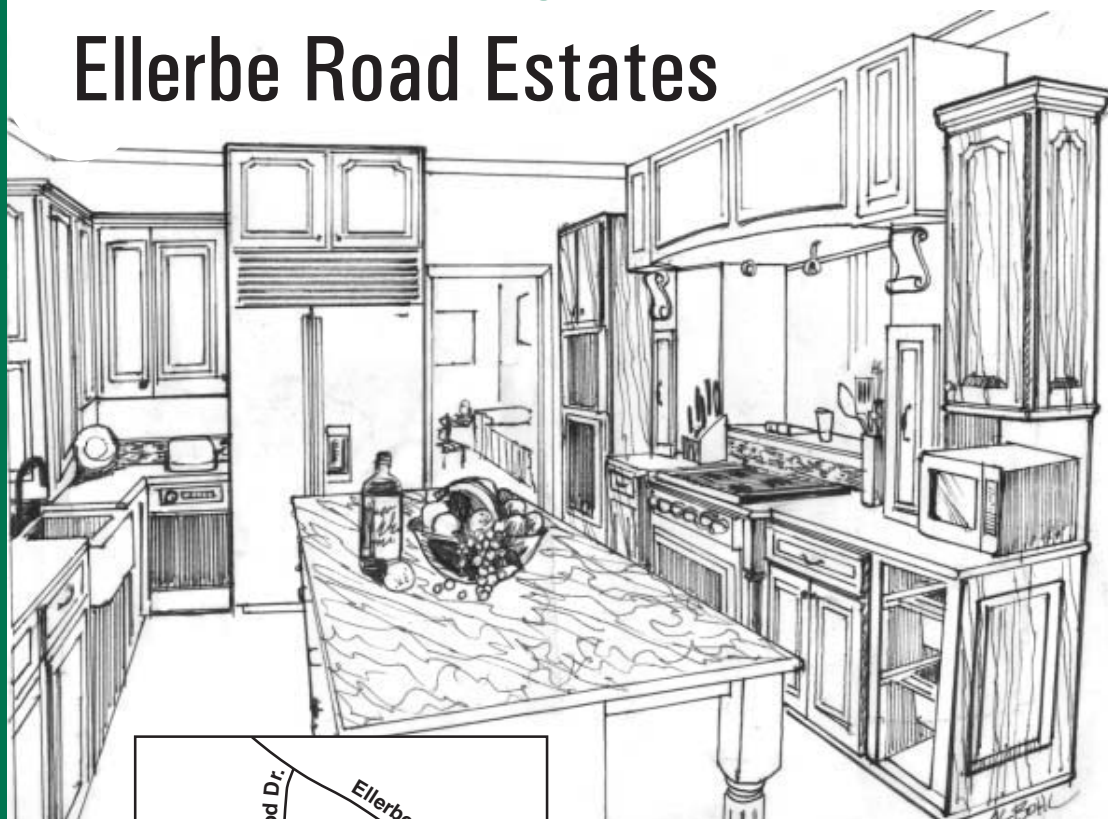

10191 Trailridge Drive

Ellerbe Road Estates

Kitchen Remodel

JEB took an ordinary kitchen and turned it into an extraordinary one! JEB Design/Build updated this kitchen with custom cabinets in medium cherry with black glaze. The cabinets are accented with an eggshell-white painted center island and decorative

mantel hood with a mocha glaze. Mosaic glass tile and cushion cut tumbled marble backsplash picks up the jewel tone colors in the absolute cream granite and faux finished textured walls. Special features include matching glass front cabinets with bead board back interiors and plate racks at base. The kitchen sink is a farm house sink with bronze hardware. A new arched opening into the living room is flanked by fluted columns and gives additional storage in built-in bookcases in the living room.